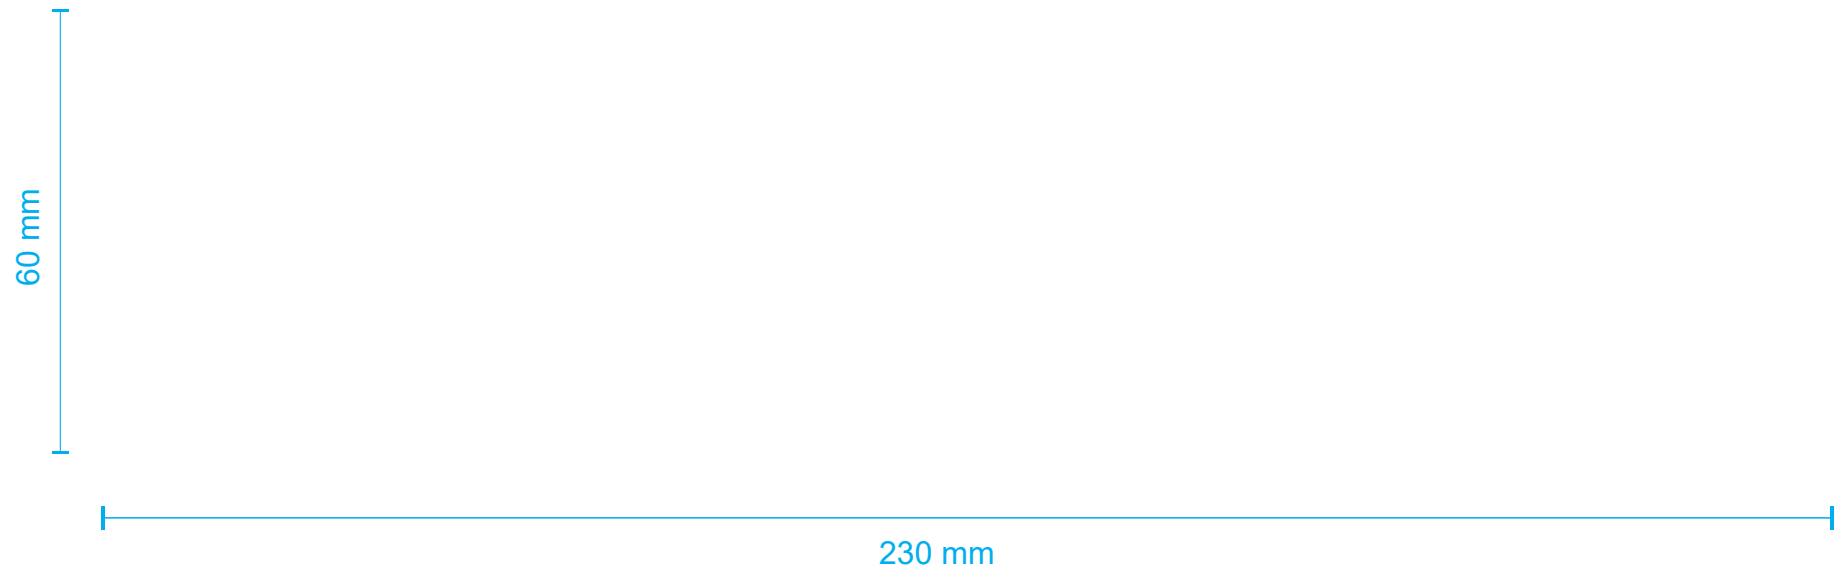

from above

DIMENSIONS

height 96 mm 3,8 inch

diameter 180 mm 7,1 inch

capacity 1600 ml 54,1 oz

3/8

Side B

Side A

DIMENSIONS

height 96 mm 3,8 inch

diameter 180 mm 7,1 inch

capacity 1600 ml 54,1 oz

4/8

Side B

**YOUR
COMPANY
NAME**

**18 CM
RICE BOWL
DIELINE**

scale 1:1

COLORS

OUTSIDE

INSIDE

RIM

DIMENSIONS

height 96 mm 3,8 inch

diameter 180 mm 7,1 inch

height 82 mm 3,2 inch

inside artwork

bottom artwork

**YOUR
COMPANY
NAME**

ARTWORK
DIMENSIONS
AND COLORS

scale 1:1

ART COLORS

Quality and tradition