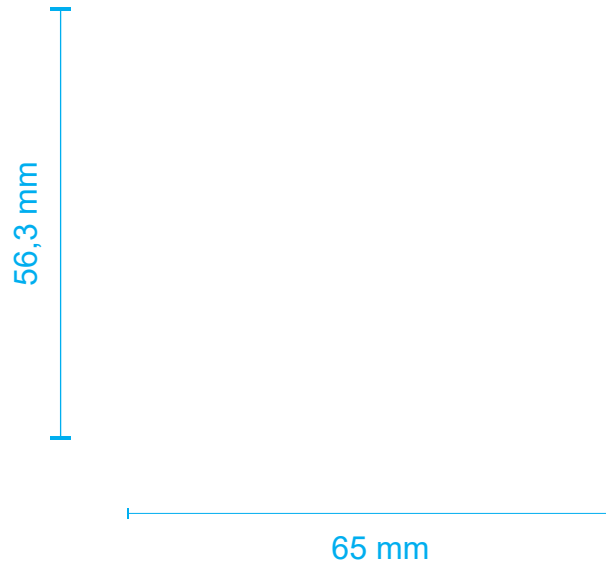

from above

DIMENSIONS

height 96 mm 3,8 inch

diameter 180 mm 7,1 inch

capacity 1600 ml 54,1 oz

3/8

Side B

Side A

DIMENSIONS

height 96 mm 3,8 inch

diameter 180 mm 7,1 inch

capacity 1600 ml 54,1 oz

4/8

Side B

**YOUR
COMPANY
NAME**

**18 CM
RICE BOWL
DIELINE**

scale 1:1

COLORS

OUTSIDE

INSIDE

RIM

DIMENSIONS

height 96 mm 3,8 inch

diameter 180 mm 7,1 inch

height 82 mm 3,2 inch

inside artwork

bottom artwork

**YOUR
COMPANY
NAME**

ARTWORK
DIMENSIONS
AND COLORS

scale 1:1

ART COLORS

Quality and tradition