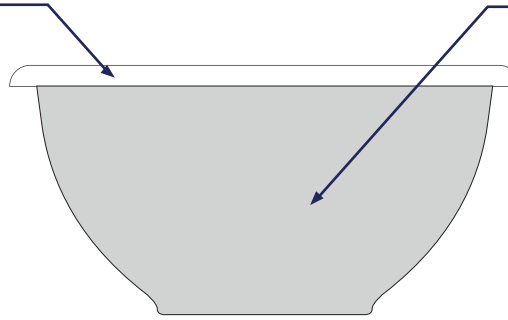

OUTSIDE

* Premium color for individual pricing. Might be more expensive than others.