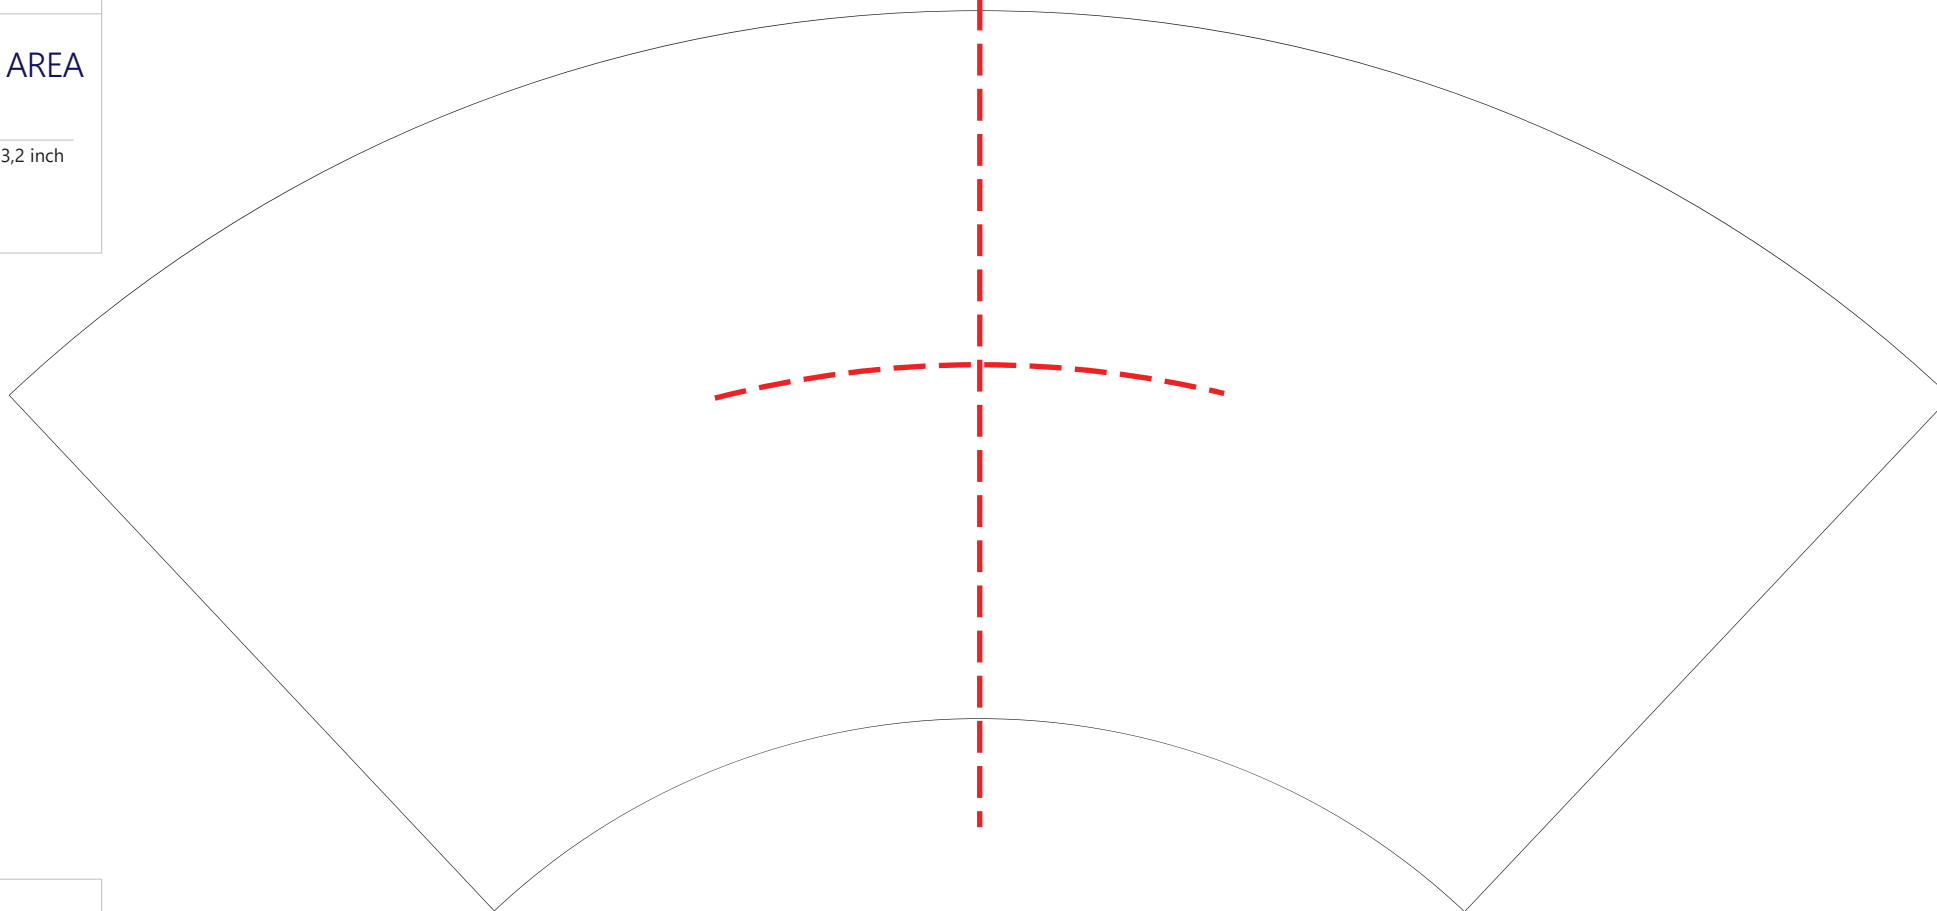

from above

DIMENSIONS

height 96 mm 3,8 inch

diameter 180 mm 7,1 inch

capacity 1600 ml 54,1 oz

3/8

Side B

Side A

DIMENSIONS

height 96 mm 3,8 inch

diameter 180 mm 7,1 inch

capacity 1600 ml 54,1 oz

4/8

Side B

**YOUR
COMPANY
NAME**

**18 CM
RICE BOWL
DIELINE**

scale 1:1

COLORS

OUTSIDE

INSIDE

RIM

DIMENSIONS

height 96 mm 3,8 inch

diameter 180 mm 7,1 inch

height 82 mm 3,2 inch

inside artwork

bottom artwork

**YOUR
COMPANY
NAME**

ARTWORK
DIMENSIONS
AND COLORS

scale 1:1

ART COLORS

Quality and tradition